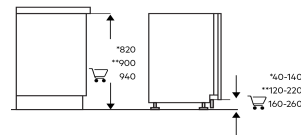

Dimensions

Total height (mm) - 818, Total width (mm) - 597, Total depth (mm) - 570