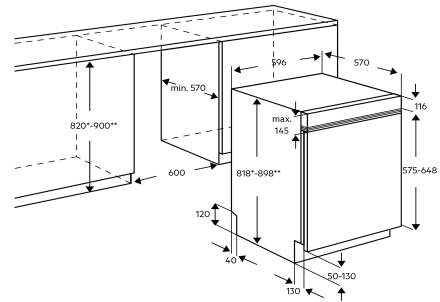

Model:
FEE74600PM

Dimensions

Total height (mm) - 818, Total width (mm) - 597, Total depth (mm) - 570