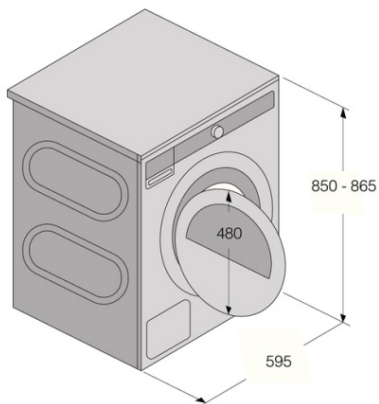

Use & Flexibility

- Water container: 6 l
- Auto programs
- Removable filter
- Door diameter: 34 cm
- Door opening angle: 180 °
- Anticrease
- Time setting
- Humidity sensor

Interaction & Control

- Delayed start
- Remaining time indicator
- Display type: LCD display
- End of programme sound signal
- Program memory

Safety & Maintenance

- Lockable control panel
- Overheat protection
- Thermal and electronic protection against overheating

Technical data

- Heater capacity (W): 2500 W
- Noise level: 65 dB(A)re 1 pW
- Energy stars: 2
- Power consumption in left-on mode: 0,3 W
- Power consumption off mode: 0,3 W
- Estimated yearly energy consumption: 353 kWh

- Grounded plug
- AU plug
- Connection rating: 2250 W
- Voltage: 220-240 V
- Number of phases: 1
- Current: 10 amp
- Frequency: 50 Hz
- Net weight: 45 kg
- Yes
- Yes

Dimensions

- Product dimensions (HxWxD): 85 × 59,5 × 65,4 cm
- Depth with door open: 1165 mm
- Length electrical cord: 2,1 m

Logistic information

- Dimensions of packed product (HxWxD): 92 × 64 × 72,3 cm
- Gross weight: 49,4 kg
- Product code: 594944
- EAN code: 3838782024559

Tumble Dryer/TD75