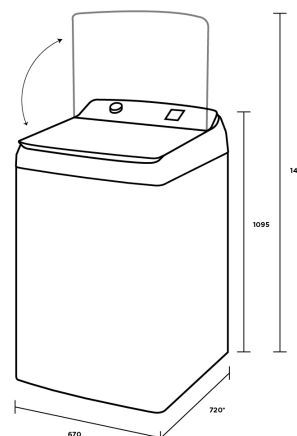

Top Load Washers

*Add 25mm for the hose protrusion at the back

DIMENSIONS

Total height (mm) - 1095, Total width (mm) - 670, Total depth (mm) - 720, Height with lid open (mm) - 1460, Depth with hoses (mm) - 745