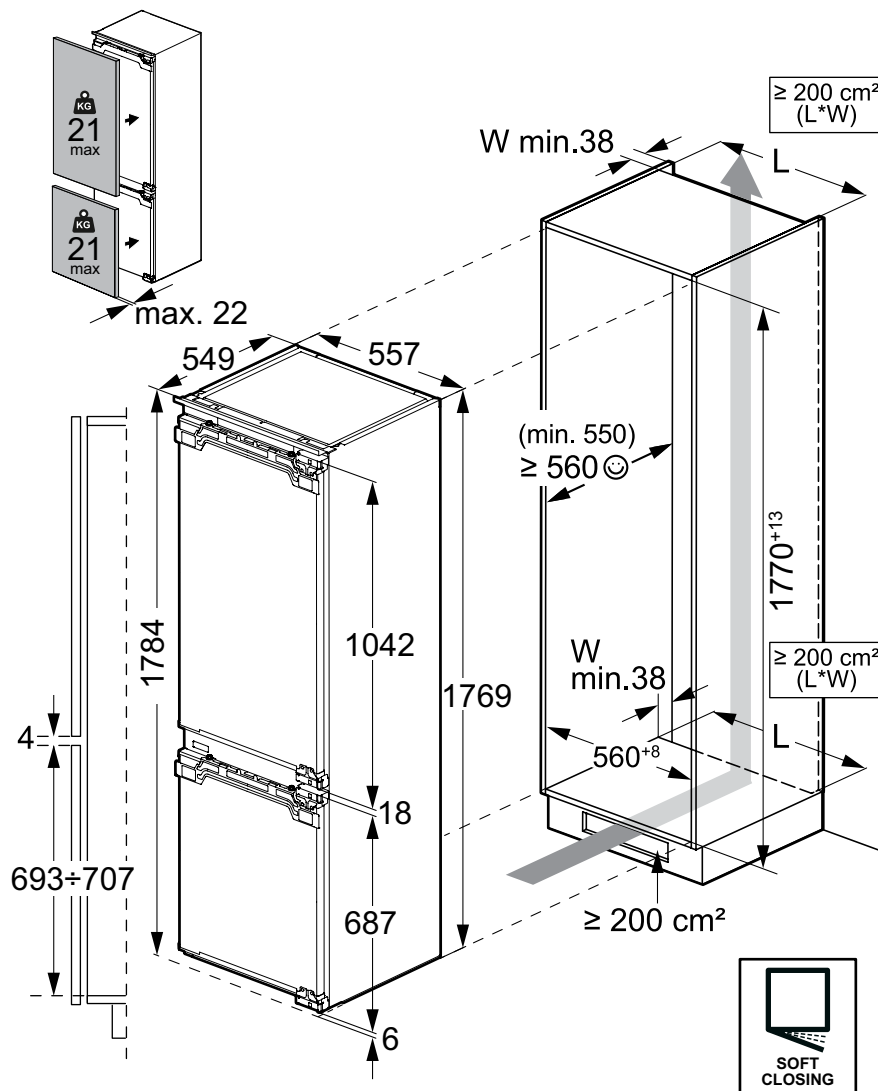

OSC8M18ADC

BUILT-IN BOTTOM FREEZER REFRIGERATOR

Dimensions	Width (mm)	Height (mm)	Depth (mm)
Cut-out (mm)	560	1770	560
Product (mm)	557	1769	549

IMPORTANT

These dimensions are a guide only. All measurements are in millimetres (mm). For complete installation instructions, refer to the manual provided with product.