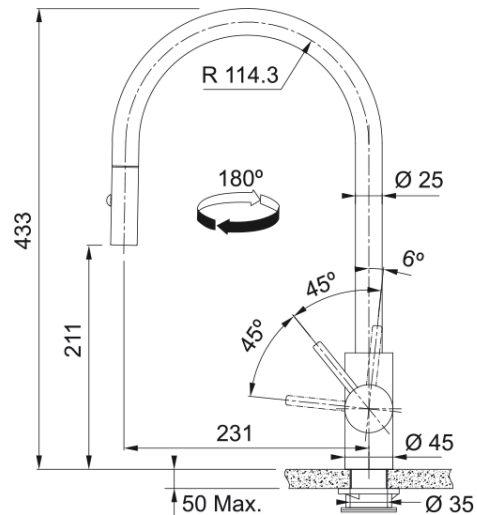

Eos Neo GM Pull-Out Tap TA9601 | 115.0616.117

Technical Data

Aspect

Spout type	J - spout
Colour	Anthracite
Material type	Stainless steel 304
Pull-out hose material	Textile
Pull-out head material	Stainless steel

Dimensions

Tap hole diameter	35 mm
Cartridge	35 mm

Installation

Fixation type	Shank
Water hose connection	3/8"
Water supply hose length	600 mm

Product features

Pressure	High pressure
Spout type	Spray
Tap operation	Side lever
Tap rotation	180°