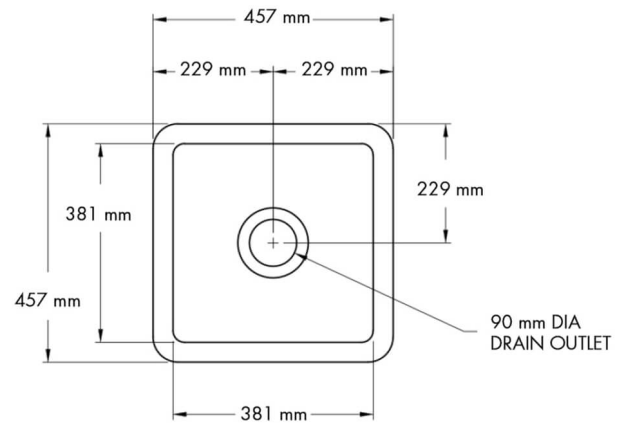

Cuisine 46 x 46 Inset / Undermount Fine Fireclay Matte White Sink

Code: CU463FS-MW

Specifications

- Material: Fine Fireclay
- Finish: Matte White
- Waste outlets included: 90x50mm
- Product weight: 19kg
- Stainless Steel Basket Wastes
- Mounting options: Inset & Undermount
- Capacity: 28L
- Internal depth: 210mm
- Approx. internal radius: 15 mm
- Approx. external radius: 45 mm
- Suitable for use with food waste disposer – we recommend purchase of an extended flange and a model with anti-vibration collar
- Note: Fine Fireclay is a natural product and therefore subject to variations. This should be seen as a quality that adds to its unique natural beauty. Variations +/- 2% to the specifications are common and acceptable and are within industry tolerance. We always recommend the cabinet maker and stone provider has the actual sink with them to measure before making cabinetry or cutting stone. For more information please visit our Installation Care & Warranty page or Contact Us.

Product Options

CU463FS-MW-OF: Cuisine 46 x 46 Inset / Undermount Fine Fireclay Matte White Sink With Overflow

CU463FS-MW: Cuisine 46 x 46 Inset / Undermount Fine Fireclay Matte White Sink

Warranty

For peace of mind, Turner Hastings offers the following warranty on this product and its components: