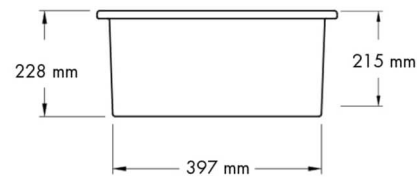

Cuisine 46 x 46 Inset / Undermount Fine Fireclay Matte White Sink

Code: CU463FS-MW

Specifications

- Material: Fine Fireclay
- Finish: Matte White
- Waste outlets included: 90x50mm
- Product weight: 19kg
- Stainless Steel Basket Wastes
- Mounting options: Inset & Undermount
- Capacity: 28L
- Internal depth: 210mm
- Approx. internal radius: 15 mm
- Approx. external radius: 45 mm
- Suitable for use with food waste disposer – we recommend purchase of an extended flange and a model with anti-vibration collar
- Note: Fine Fireclay is a natural product and therefore subject to variations. This should be seen as a quality that adds to its unique natural beauty. Variations +/- 2% to the specifications are common and acceptable and are within industry tolerance. We always recommend the cabinet maker and stone provider has the actual sink with them to measure before making cabinetry or cutting stone. For more information please visit our Installation Care & Warranty page or Contact Us.

Product Options

CU463FS-MW-OF: Cuisine 46 x 46 Inset / Undermount Fine Fireclay Matte White Sink With Overflow

CU463FS-MW: Cuisine 46 x 46 Inset / Undermount Fine Fireclay Matte White Sink

Warranty

For peace of mind, Turner Hastings offers the following warranty on this product and its components: