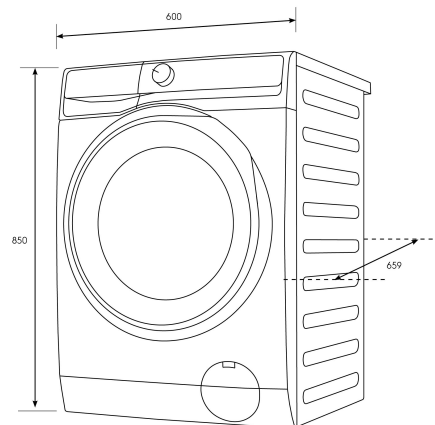

Model:
EWF1243R7SCS