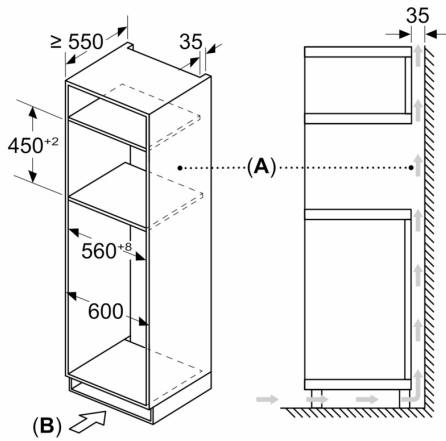

**Series 4, Built-in microwave oven
with hot air, 60 x 45 cm, Black
CMA583MB0B**

Measurements in mm