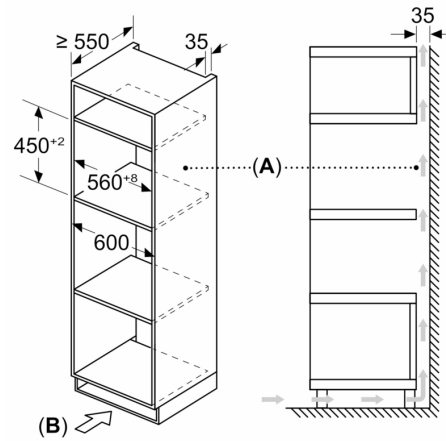

#### **Dimensions**

- Appliance dimensions (HxWxD): 454 mm x 594 mm x 570 mm
- Installation dimensions (HxWxD): 450 mm - 452 mm x 560 mm -

**Series 4, Built-in microwave oven  
with hot air, 60 x 45 cm, Black  
CMA583MB0B**

Measurements in mm

**A:** Back wall open

**B:** Ventilation space in the plinth  $\geq 100 \text{ cm}^2$

Measurements in mm

**A:** Back wall open

**B:** Ventilation space in the plinth  $\geq 100 \text{ cm}^2$