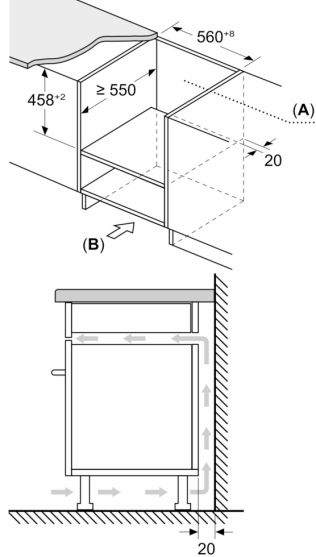

#### **Dimensions**

- Appliance dimensions (HxWxD): 454 mm x 594 mm x 570 mm
- Installation dimensions (HxWxD): 450 mm - 452 mm x 560 mm -

**Series 4, Built-in microwave oven  
with hot air, 60 x 45 cm, Black  
CMA583MB0B**

Measurements in mm

**A:** Back wall open

**B:** Ventilation space in the plinth  $\geq 100 \text{ cm}^2$

Measurements in mm

**A:** Back wall open

**B:** Ventilation space in the plinth  $\geq 100 \text{ cm}^2$

Measurements in mm

**A:** Back wall open

**B:** Ventilation space in the plinth  $\geq 100 \text{ cm}^2$

Measurements in mm