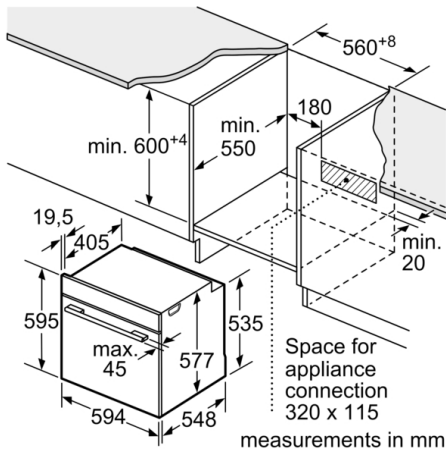

**Technical Data**

Color / Material Front : Black  
Built-in / Free-standing : Built-in  
Door opening : Drop down  
Cleaning : Pyrolytic+Hydrolytic  
Control Panel Material : Glass  
Door Material : Glass  
Dimensions (HxWxD) : 595 x 594 x 548 mm  
Dimensions of the packed product (HxWxD) : 670 x 680 x 670 mm  
Required niche size for installation (HxWxD) : 585-595 x 560-568 x 550 mm  
Usable volume of cavity : 71 l  
Number of interior lights : 1  
Net weight : 40.3 kg  
Gross weight : 42.8 kg  
EAN code : 4242005131433  
Connection Rating : 3600 W  
Fuse protection : 16 A  
Voltage : 220-240 V  
Frequency : 50; 60 Hz  
Length electrical supply cord : 120 cm

#### Dimensions

- Appliance dimensions (HxWxD): 595 mm x 594 mm x 548 mm
- Installation dimensions (HxWxD): 585 mm - 595 mm x 560  
mm - 568 mm x 550 mm
- Please reference the built-in dimensions provided in the  
installation drawing

**Series 8, Built-in oven, 60 x 60 cm, Black  
HBG6753B1A**

measurements in mm

If the appliance will be installed underneath a hob, the following worktop thicknesses (including substructure if necessary) must be taken into account.

Hob type	min. worktop thickness	
	fitted	flush
Induction hob	37 mm	38 mm
Full surface Induction hob	47 mm	48 mm
Gas hob	30 mm	38 mm
Electric hob	27 mm	30 mm

measurements in mm