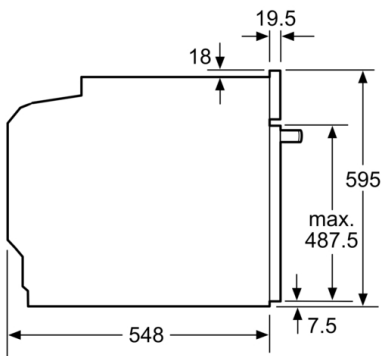

**Technical Data**

Color / Material Front : Black  
Built-in / Free-standing : Built-in  
Door opening : Drop down  
Cleaning : Pyrolytic+Hydrolytic  
Control Panel Material : Glass  
Door Material : Glass  
Dimensions (HxWxD) : 595 x 594 x 548 mm  
Dimensions of the packed product (HxWxD) : 670 x 680 x 670 mm  
Required niche size for installation (HxWxD) : 585-595 x 560-568 x 550 mm  
Usable volume of cavity : 71 l  
Number of interior lights : 1  
Net weight : 40.3 kg  
Gross weight : 42.8 kg  
EAN code : 4242005131433  
Connection Rating : 3600 W  
Fuse protection : 16 A  
Voltage : 220-240 V  
Frequency : 50; 60 Hz  
Length electrical supply cord : 120 cm

#### Dimensions

- Appliance dimensions (HxWxD): 595 mm x 594 mm x 548 mm
- Installation dimensions (HxWxD): 585 mm - 595 mm x 560  
mm - 568 mm x 550 mm
- Please reference the built-in dimensions provided in the  
installation drawing

**Series 8, Built-in oven, 60 x 60 cm, Black  
HBG6753B1A**

measurements in mm

If the appliance will be installed underneath a hob, the following worktop thicknesses (including substructure if necessary) must be taken into account.