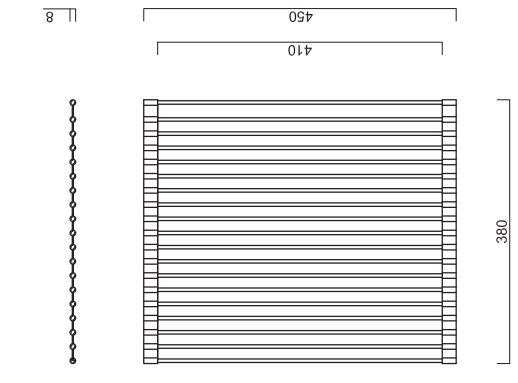

Product code | CNA3845
Material | SUS 201
Finish |
Date | 29 Nov 2018

Product code |
Material |
Finish |
Date |

Product code | DTA-27
Material | SUS 304
Finish |
Date | 29 Nov 2018

Product code |
Material |
Finish |
Date |