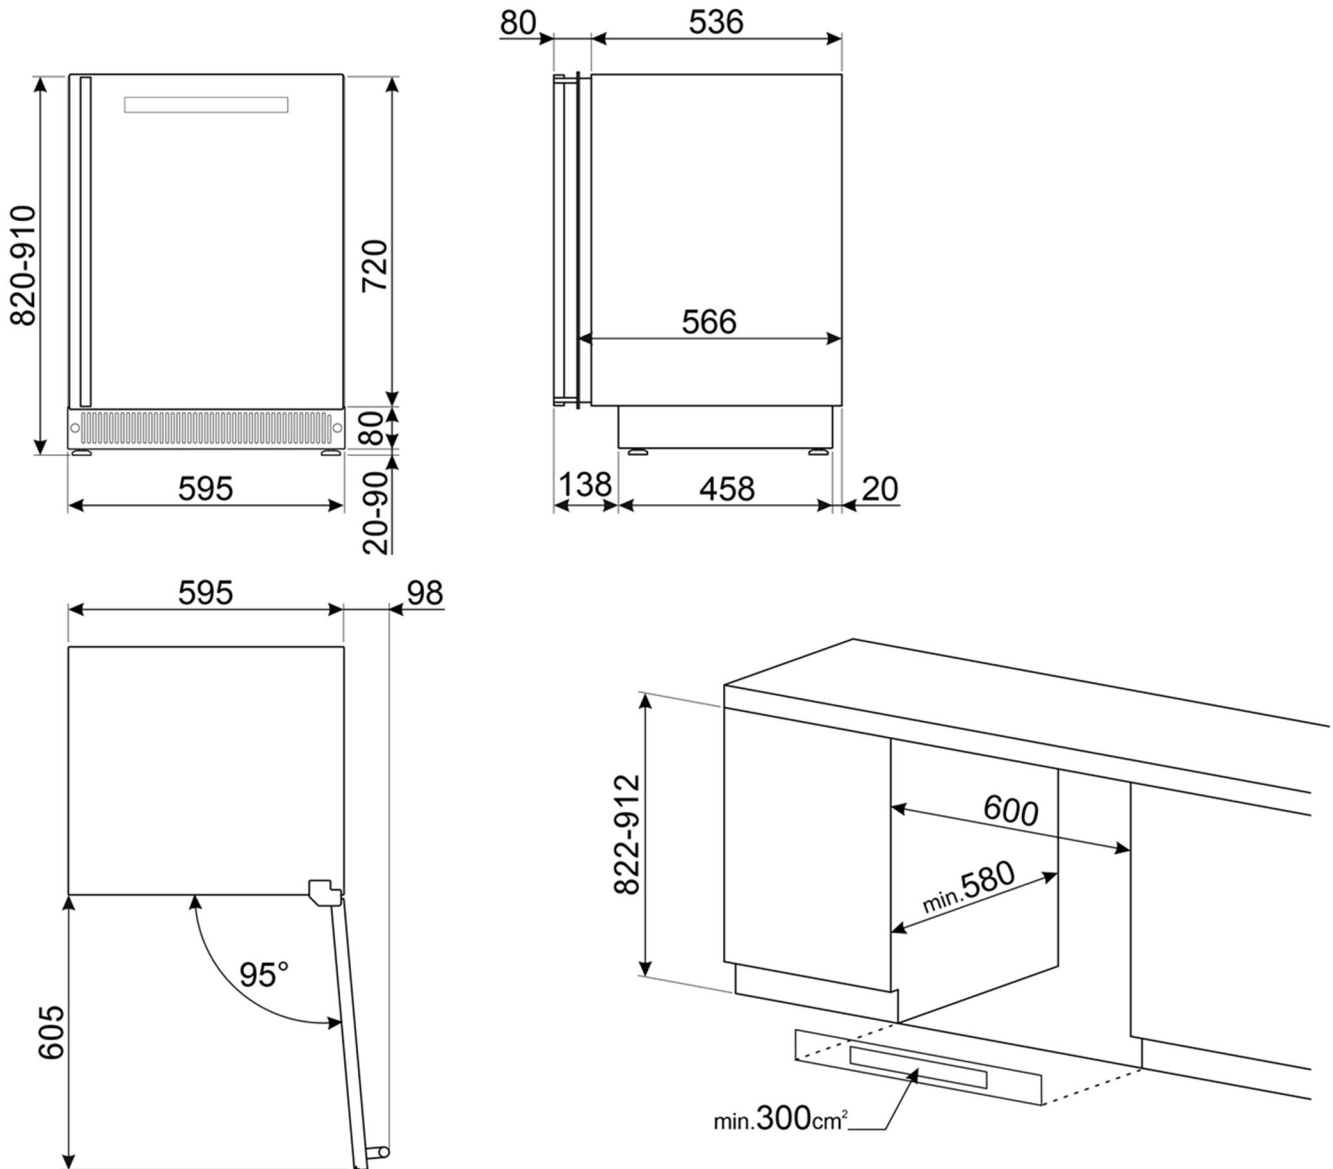

BUILT-IN WINE COOLER

CVI638LN3

DIMENSIONS SHEET