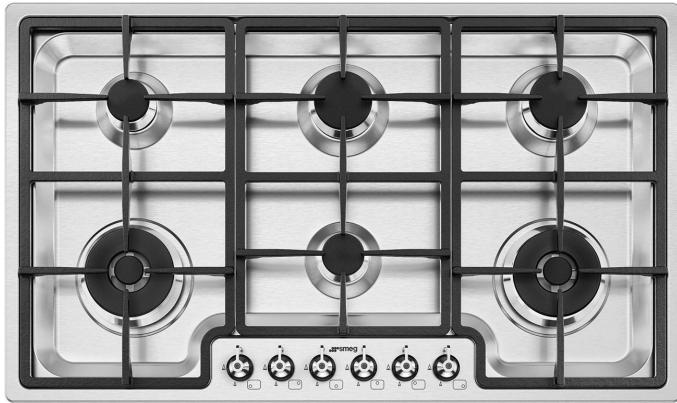

PGA962
90CM CLASSIC GAS COOKTOP

MADE IN ITALY
Since 1948

SPACIOUS DESIGN

When space is not restrictive, this 90cm cooktop offers six burners ergonomically positioned for maximum benefit with the possibility of several styles of cooking at the one time.

ULTRA-RAPID BURNERS

The two large and versatile burners suits the larger stock pots, boilers, saucepans and griddles. Wok stands are supplied for easy fitment over the trivets for stir-fry cooking.

FLAME FAILURE DEVICE

Safety fitted to all burners, the flame failure device ensures that, should a flame be accidentally extinguished, the gas supply to the specific burner is stopped. The burner can only then be reignited by following the normal ignition procedure.

COOKTOP FEATURES

EAN	8017709327194
Dimensions	867mmW x 512mmD x 70mmH
Finish	Stainless steel
Installation	Topmount
Cutout	847mmW x 482mmD (refer to technical drawing)
Capacity	6 burner Front left (wok): 15 MJ/h Rear left: 3.9 MJ/h Front centre: 3.9 MJ/h Rear centre: 7.5 MJ/h Front right (wok): 15 MJ/h Rear right: 7.5 MJ/h
Burners	Aluminium
Pan stands	Cast iron
Ignition	Automatic electronic
Gas connection	Set for natural gas - regulator supplied Adaptable for ULPG - no regulator supplied
Safety	Flame failure device fitted to each burner
Accessories	2 x cast iron wok supports
Power	220-240V, 50/60Hz 10A Connection
Warranty	Two years parts and labour