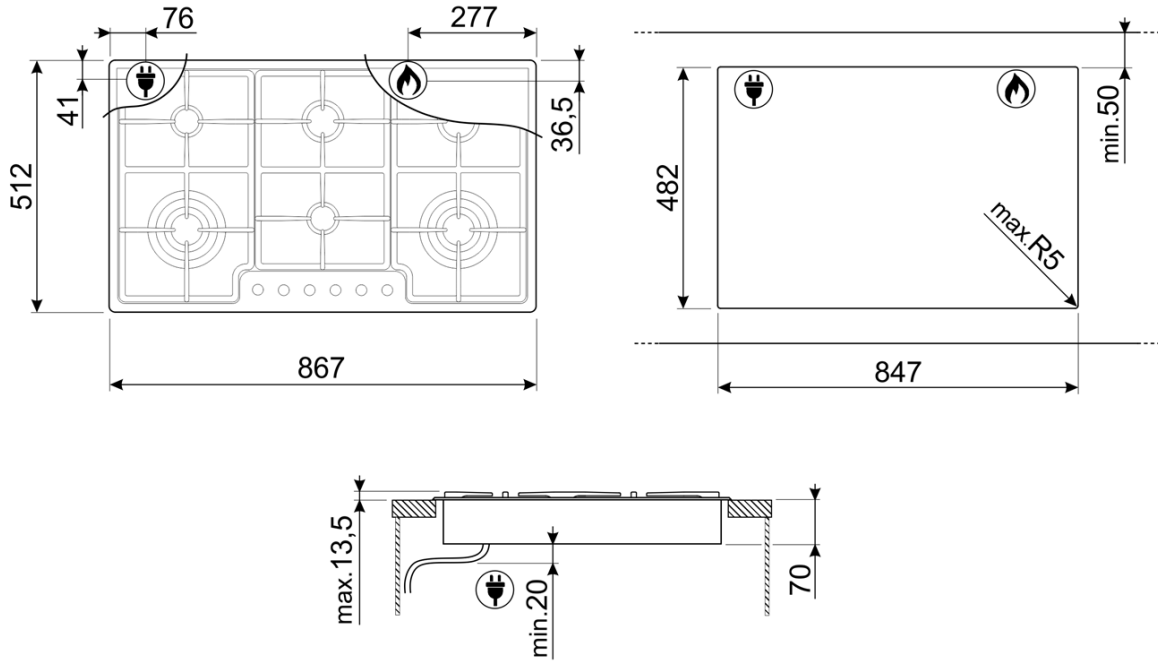

COOKTOP FEATURES

EAN	8017709327194
Dimensions	867mmW x 512mmD x 70mmH
Finish	Stainless steel
Installation	Topmount
Cutout	847mmW x 482mmD (refer to technical drawing)
Capacity	6 burner Front left (wok): 15 MJ/h Rear left: 3.9 MJ/h Front centre: 3.9 MJ/h Rear centre: 7.5 MJ/h Front right (wok): 15 MJ/h Rear right: 7.5 MJ/h
Burners	Aluminium
Pan stands	Cast iron
Ignition	Automatic electronic
Gas connection	Set for natural gas - regulator supplied Adaptable for ULPG - no regulator supplied
Safety	Flame failure device fitted to each burner
Accessories	2 x cast iron wok supports
Power	220-240V, 50/60Hz 10A Connection
Warranty	Two years parts and labour

PGA962
90CM CLASSIC GAS COOKTOP

MADE IN ITALY
Since 1948

PLEASE NOTE: drawings are not to scale. They are to assist only.
WARNING: technical specifications and product sizes can be varied by the manufacturer without notice.
Cutouts for appliances should only be by physical product measurements. The above information is indicative only.