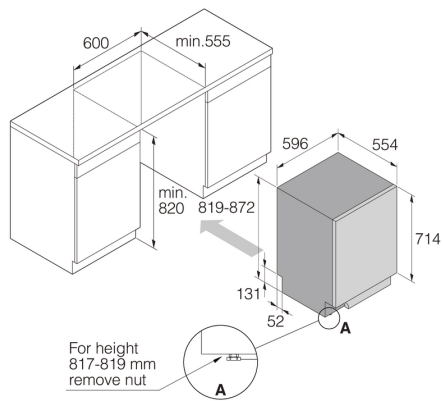

Design and integration

- From the front adjustable door spring: No
- From front adjustable rear foot: Yes
- Installation: Integrated anti-siphon - Prevents spontaneous in- and outlet of water and simplifies elevated installation, Steam protection strip
- Sliding door: No
- Possible to install elevated: Yes
- Min. niche width: 600 mm
- Min. niche height: 820 mm
- Depth (incl. wall spacing): 555 mm
- Max Height adjustment: 53 mm
- Adjustable kick plate: 30-94/0

Technical data

- Water connection: Size 3/4" - Can only be connected to cold water
- Adapter for water connection: No
- Max. temperature of inflow water: 70 °C
- Noise level (max): 42 dB(A)
- Reference programme: 1
- Duration of standard programme: 178 min
- Estimated yearly energy consumption: 216 kWh
- Energy consumption - normal program: 0.571 kWh
- Energy stars: 4.5
- Water stars: 6
- Water consumption: 10.6 l
- Power consumption in standby mode: 0.77 W
- Plug type: AU plug
- Connected load: 2000 W
- Voltage (V): 220-240 V
- Number of phases: 1
- Fuse: 10 A
- Frequency: 50 Hz
- Required inlet water pressure MPa: 0,03-1
- Net weight: 39.5 kg

Dimensions

- Width: 596 mm
- Height: 819 mm
- Depth: 554 mm
- Maximum product height: 872 mm
- Length of electrical cord: 1730 mm
- Depth with door open: 1191 mm
- Length inlet hose: 163 cm
- Length outlet hose: 200 cm

Logistic information

- Packaging width: 640 mm
- Packaging height: 890 mm
- Packaging depth: 680 mm
- Gross weight: 42.5 kg
- Product code: 740002
- EAN code: 3838782619724

DW60 Built-in dishwasher XL