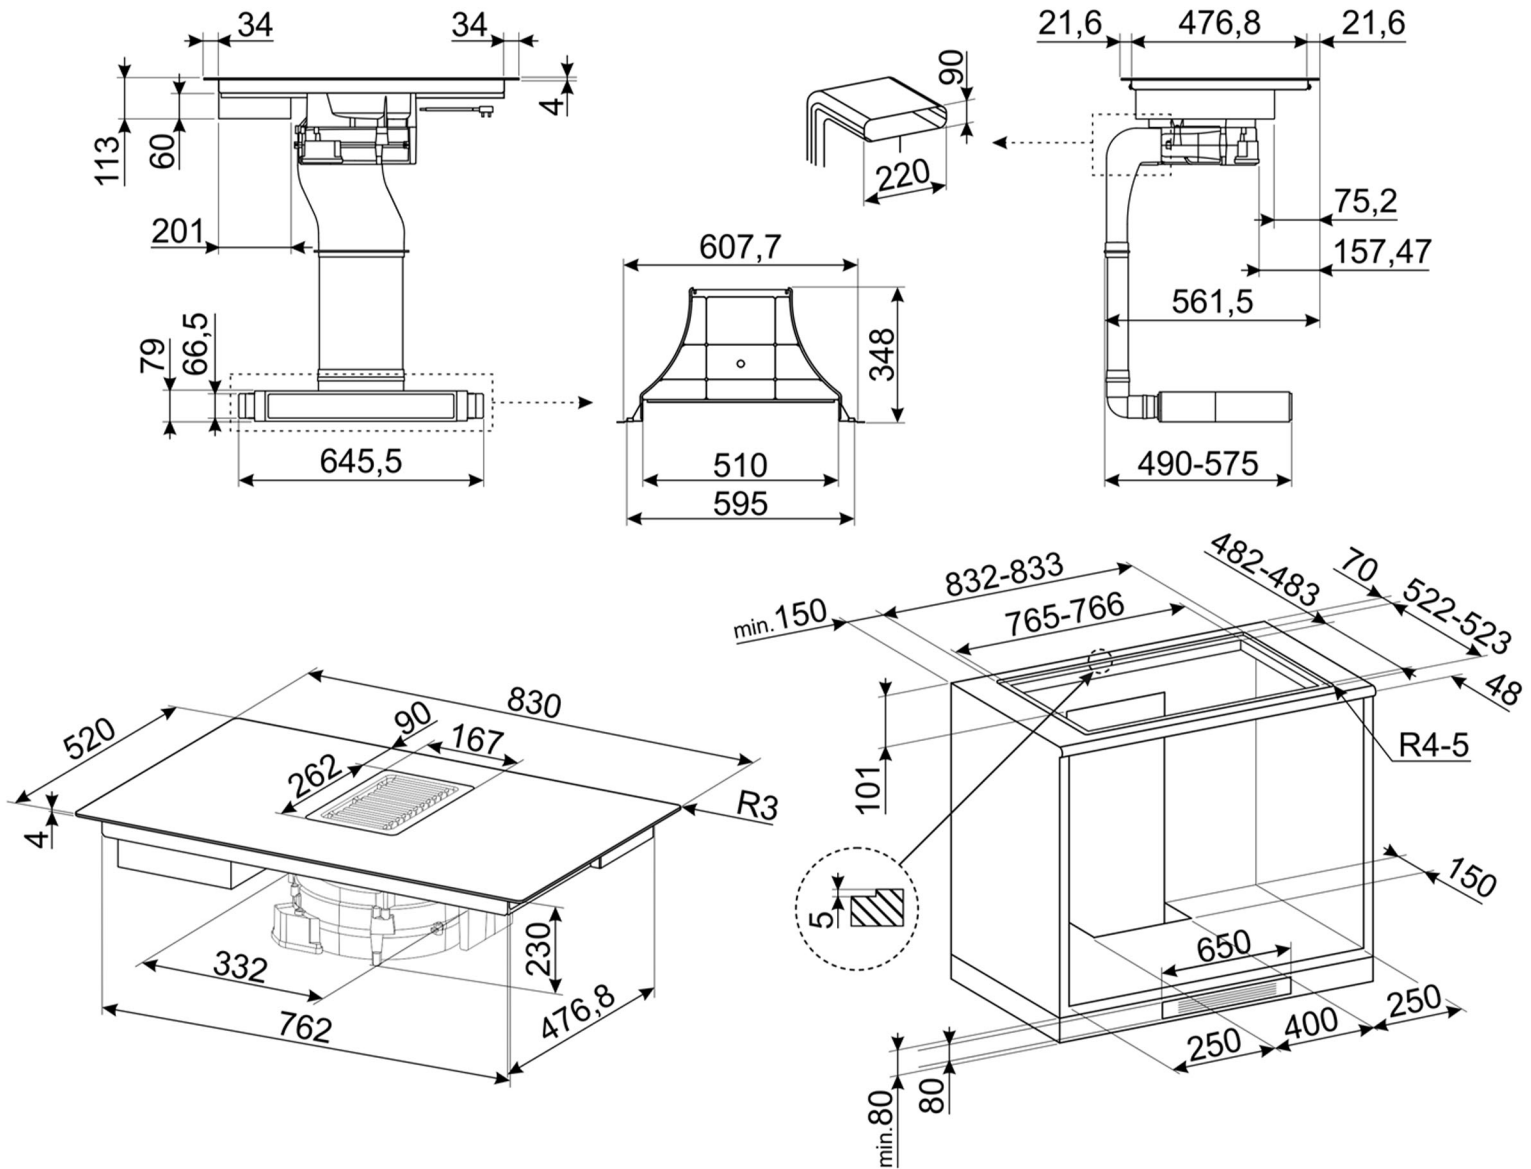

INDUCTION COOKTOP WITH AUTOVENT 2.0

HOBD182DG

DIMENSIONS SHEET