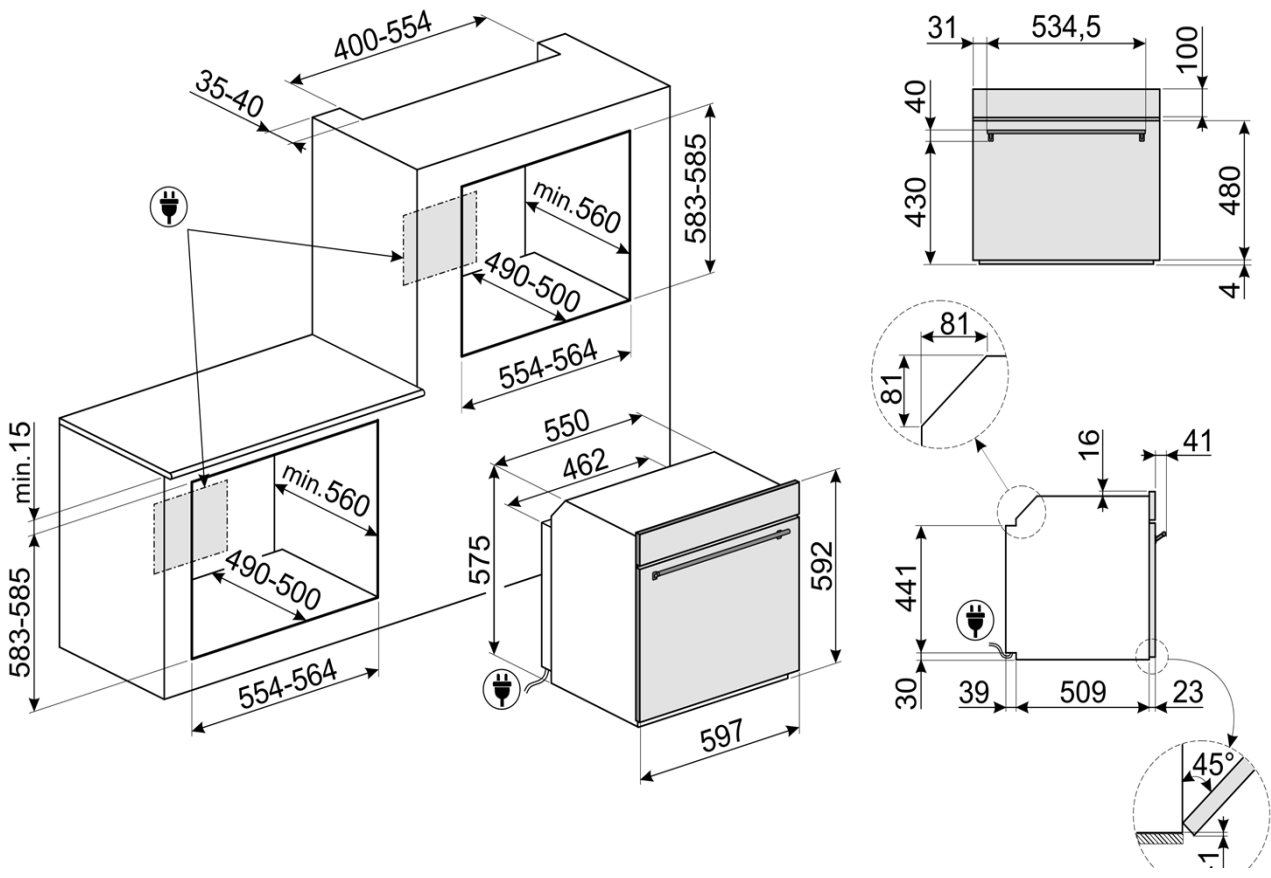

## SOPA6301TX 60CM CLASSIC GALILEO PYROLYTIC OVEN

EAN 8017709314033

Dimensions	597mmW x 592mmH x 571mmD
Finish	Fingerprint proof stainless steel Eclipse high visibility black glass
Total functions	10 cooking functions plus defrost by time, proving, sabbath and pyrolytic clean
Display	Compact Screen
Capacity	78L
Cooking levels	5
Thermostat	30 - 280°C
Installation	Built-in
Programmability	Fully programmable
Cleaning	Pyrolytic cleaning
Lighting	2 x 40W halogen
Supplied accessories	1 x Chrome shelves 1 x Chrome grill insert 1 x 50mm enamelled baking tray
Optional accessories	PPR2 - Stone ET20 - 20mm Enamelled Baking Tray ET50 - 50mm Enamelled Baking Tray 38508/510 - Baking Dish GTP2 - Partial Telescopic guides GTT2 - Total telescopic guides
Safety	Cool Door technology, thermal protection system, control lock and child safety lock
Power	220-240V, 50/60Hz 3000W 13A Connection
Warranty	Two years parts and labour

**SOPA6301TX**  
60CM CLASSIC GALILEO PYROLYTIC OVEN

FUNCTIONS

PLEASE NOTE: drawings are not to scale. They are to assist only.  
WARNING: technical specifications and product sizes can be varied by the manufacturer without notice.  
Cutouts for appliances should only be by physical product measurements. The above information is indicative only.