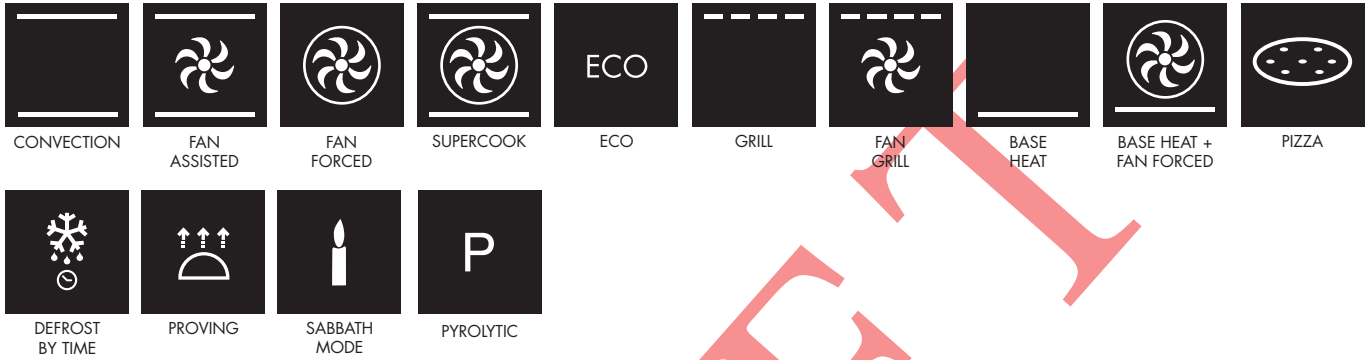

## SOPA6301TX 60CM CLASSIC GALILEO PYROLYTIC OVEN

EAN 8017709314033

Dimensions	597mmW x 592mmH x 571mmD
Finish	Fingerprint proof stainless steel Eclipse high visibility black glass
Total functions	10 cooking functions plus defrost by time, proving, sabbath and pyrolytic clean
Display	Compact Screen
Capacity	78L
Cooking levels	5
Thermostat	30 - 280°C
Installation	Built-in
Programmability	Fully programmable
Cleaning	Pyrolytic cleaning
Lighting	2 x 40W halogen
Supplied accessories	1 x Chrome shelves 1 x Chrome grill insert 1 x 50mm enamelled baking tray
Optional accessories	PPR2 - Stone ET20 - 20mm Enamelled Baking Tray ET50 - 50mm Enamelled Baking Tray 38508/510 - Baking Dish GTP2 - Partial Telescopic guides GTT2 - Total telescopic guides
Safety	Cool Door technology, thermal protection system, control lock and child safety lock
Power	220-240V, 50/60Hz 3000W 13A Connection
Warranty	Two years parts and labour

**SOPA6301TX**  
60CM CLASSIC GALILEO PYROLYTIC OVEN

FUNCTIONS

PLEASE NOTE: drawings are not to scale. They are to assist only.  
WARNING: technical specifications and product sizes can be varied by the manufacturer without notice.  
Cutouts for appliances should only be by physical product measurements. The above information is indicative only.