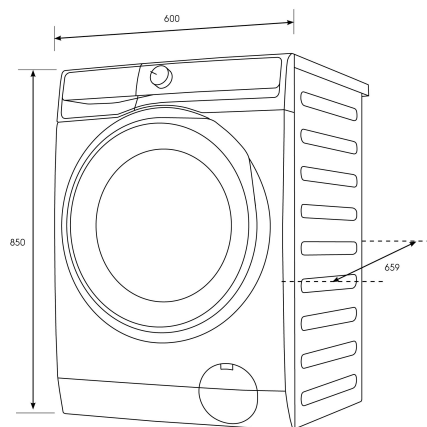

Model:
EWF1043R7SCS

Product

Total height (mm) - 850, Total width (mm) - 600, Total depth (mm) - 659

Button Function

Dimension Button Functions - power/on /off, Start/Pause, Child Lock, Remote, Finish In, SmartSelect, Hygienic Care, Prewash, Stain Pro, Spin, Temp, Wash, Reminder/ Indicators - end of cycle