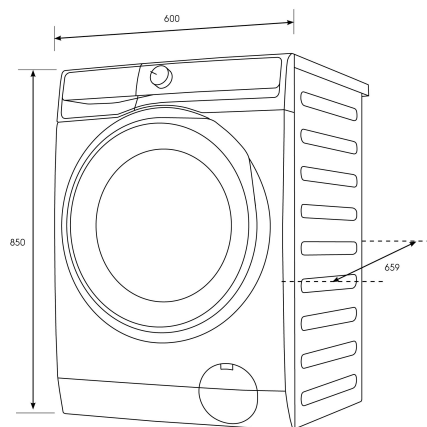

Model:
EWF8023P5WCS

Product

Total height (mm) - 850, Total width (mm) - 600, Total depth (mm) - 659

Button Function

Dimension Button Functions - power/on /off, Start/Pause, Child Lock, Finish In, Hygienic Care, Prewash, Spin, Temp, Wash, Reminder/ Indicators - end of cycle