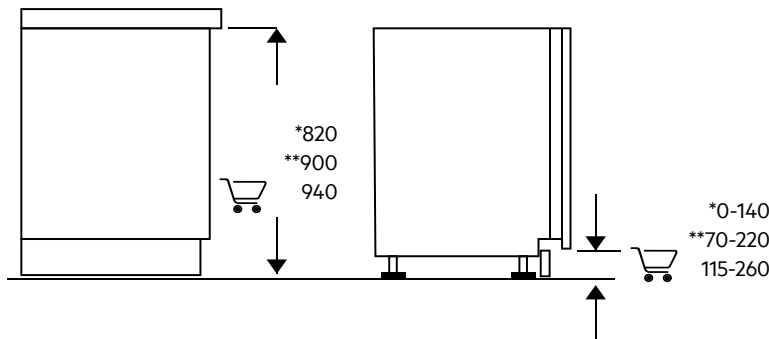

7000 SERIES

FBF7573SBB

FULLY INTEGRATED DISHWASHER

Dimensions	Width (mm)	Height (mm)	Depth (mm)
Product (mm)	596	818	550
Cut-out (mm)	600	820-900	550

IMPORTANT

These dimensions are a guide only. All measurements are in millimetres (mm). For complete installation instructions, refer to the manual provided with product.