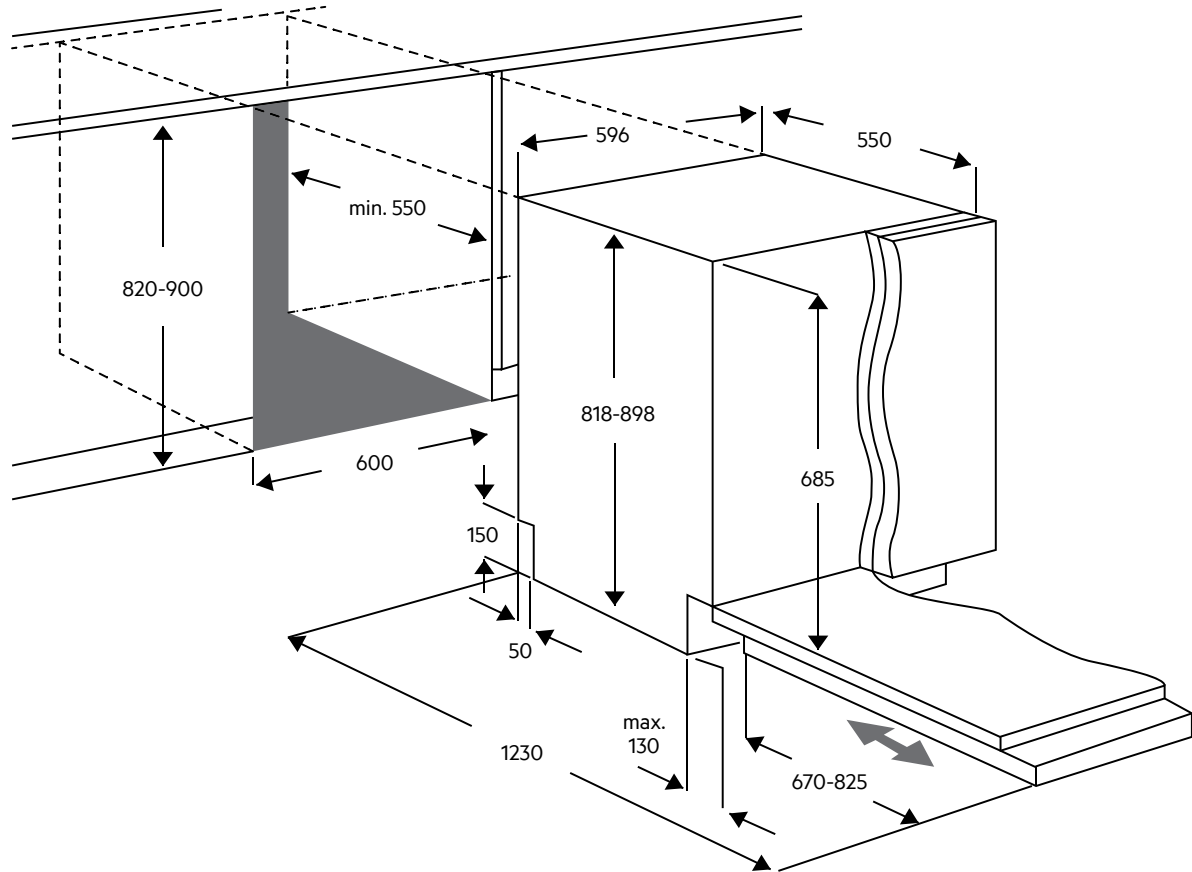

7000 SERIES

FBF7573SBB

FULLY INTEGRATED DISHWASHER

Dimensions	Width (mm)	Height (mm)	Depth (mm)
Product (mm)	596	818	550
Cut-out (mm)	600	820-900	550

IMPORTANT

These dimensions are a guide only. All measurements are in millimetres (mm). For complete installation instructions, refer to the manual provided with product.