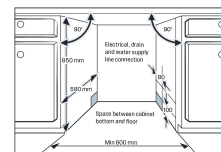

Freestanding Dishwasher

	Width	Height	Depth 1	Depth 2
Cut out (mm)	600	850	590	-
Product (mm)	598	845	598	1175