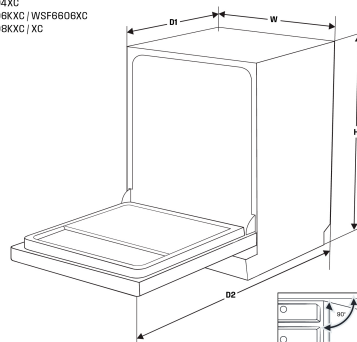

Freestanding Dishwasher

	Width	Height	Depth 1	Depth 2
Cut out (mm)	600	850	590	-
Product (mm)	598	845	598	1175