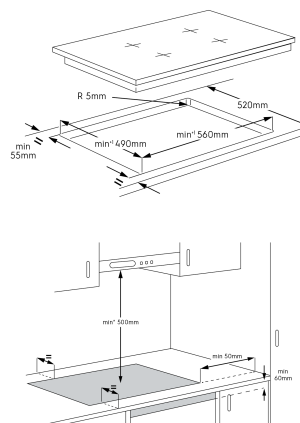

DIMENSIONS

Total product height (mm) - 55, Total product width (mm) - 590, Total product depth (mm) - 520, Cut out width (mm) - 560, Cut out depth (mm) - 490