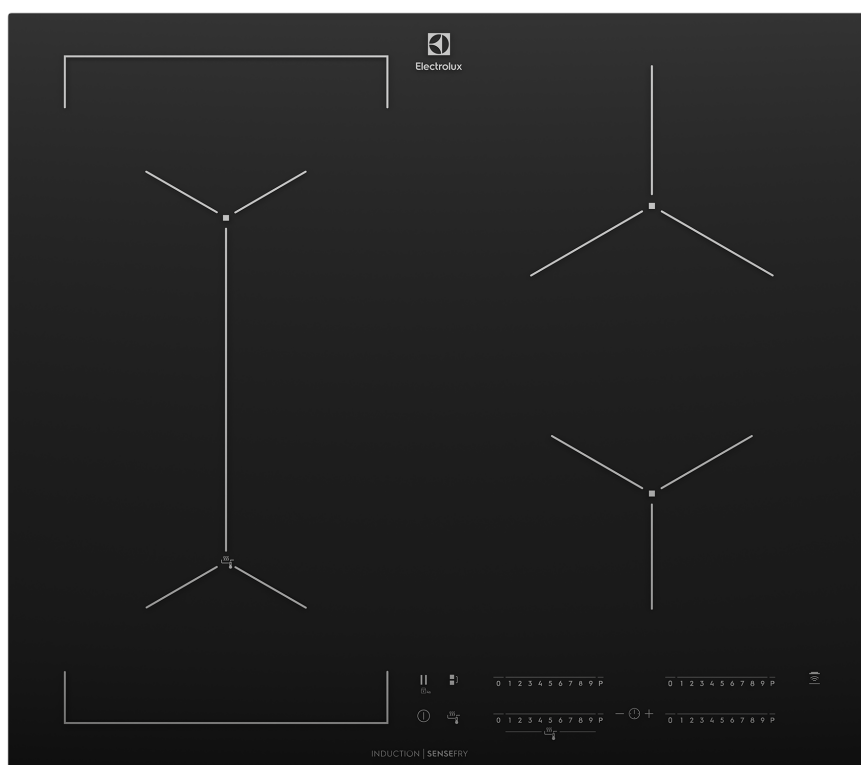

EHI645BF

60cm 4 zone induction cooktop with SenseFry, Bridge zone, PowerBoost and Hob2Hood capability

Features

- SenseFry
- Bridge function
- PowerBoost
- Hob2Hood technology
- Touch and slide controls
- STOP + GO function
- Auto warm up function
- Timer and minute minder
- Auto pot detection
- Child lock

Model:
EHI645BF