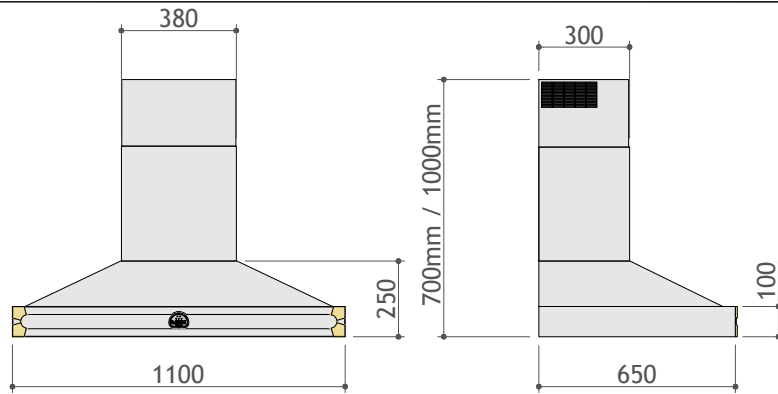

CORNUFE 110

2 gas burners (2 x 13.3mj)
 1 single gas burner (20.2mj)
 2 gas burners (back burner 13.3mj, front burner 6.5mj)

Colours

Australia		Client:	
Address:		Date: 21.05.2021	
Colour:		Rev: 04.10.2023	
Trim:		Quotation Number: VERSION 3	
Kitchen drawn by: Ian Johansson		CornuFe 110	
Ech: 1:25		Format: A4	Dimensions: en mm
Project:			
www.lacornue.com.au		