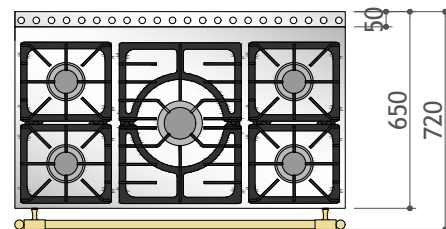

CORNUFE 110

2 gas burners (2 x 13.3mj)
 1 single gas burner (20.2mj)
 2 gas burners (back burner 13.3mj, front burner 6.5mj)

Colours

Australia		Client:	
Address:		Date: 21.05.2021	
Colour:		Rev: 04.10.2023	
Trim:		Quotation Number: VERSION 3	
Kitchen drawn by: Ian Johansson		CornuFe 110	
Ech: 1:25		Format: A4	Dimensions: en mm
Project:			
www.lacornue.com.au		