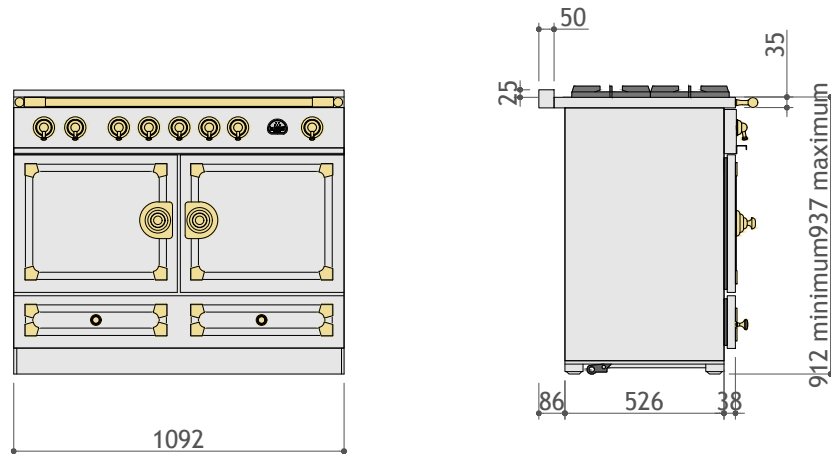

CORNUFE 110

2 gas burners (2 x 13.3mj)
 1 single gas burner (20.2mj)
 2 gas burners (back burner 13.3mj, front burner 6.5mj)

Colours

Australia		Client:	
Address:		Date: 21.05.2021	
Colour:		Rev: 04.10.2023	
Trim:		Quotation Number: VERSION 3	
Kitchen drawn by: Ian Johansson		CornuFe 110	
Ech: 1:25		Format: A4	Dimensions: en mm
Project:			
www.lacornue.com.au		