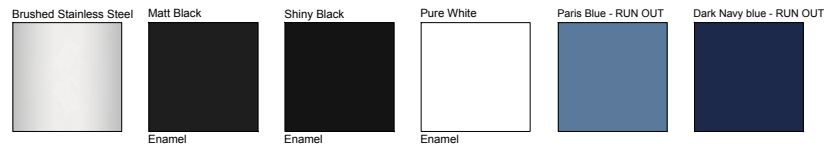

CORNUFE 110

2 gas burners (2 x 13.3mj)
 1 single gas burner (20.2mj)
 2 gas burners (back burner 13.3mj, front burner 6.5mj)

Colours

Australia		Client:	
Address:		Date: 21.05.2021	
Colour:		Rev: 04.10.2023	
Trim:		Quotation Number: VERSION 3	
Kitchen drawn by: Ian Johansson		CornuFe 110	
Ech: 1:25		Format: A4	Dimensions: en mm
Project:			
www.lacornue.com.au		