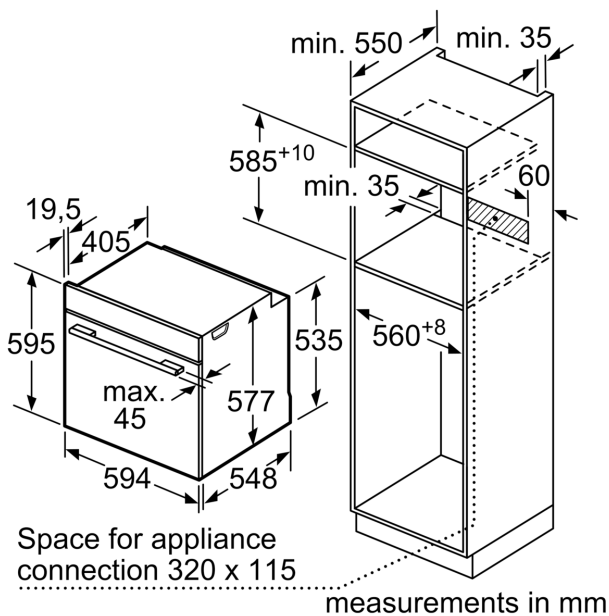

Color / Material Front: Black
 Built-in / Free-standing: Built-in
 Door opening: Drop down
 Cleaning : Pyrolytic+Hydrolytic
 Control Panel Material: Glass
 Door Material: Glass
 Dimensions (HxWxD): 595 x 594 x 548 mm
 Dimensions of the packed product (HxWxD): 670 x 680 x 670 mm
 Min. required niche size for installation (HxWxD): 585-595 x 560-568 x 550 mm
 Cavity dimensions: 357 x 480 x 415 mm
 Usable volume of cavity: 71 l
 Number of interior lights: 1
 Net weight: 39.3 kg
 Gross weight: 41.7 kg
 EAN code: 4242005326877
 Connection rating: 3600 W
 Fuse protection: 16 A
 Voltage: 220-240 V
 Frequency: 50; 60 Hz
 Length electrical supply cord: 120.0 cm

- Nominal voltage: 220 - 240 V
- Total connected load electric: 3.6 KW

Dimensions

- Appliance dimensions (HxWxD): 595 mm x 594 mm x 548 mm
- Installation dimensions (HxWxD): 585 mm - 595 mm x 560 mm - 568 mm x 550 mm
- Please reference the built-in dimensions provided in the installation drawing

Technical Info

- Length of mains cable: 120 cm

**Series 8, Built-in oven, 60 x 60 cm,
Black
HBG976MB1A**

Installing two appliances on top of each other
other
Air exchange

A: Air inlet $\geq 200 \text{ cm}^2$

measurements in mm

If the appliance will be installed underneath a hob, the following worktop thicknesses (including substructure if necessary) must be taken into account.

Hob type	min. worktop thickness	
	fitted	flush
Induction hob	37 mm	38 mm
Full surface Induction hob	47 mm	48 mm
Gas hob	30 mm	38 mm
Electric hob	27 mm	30 mm