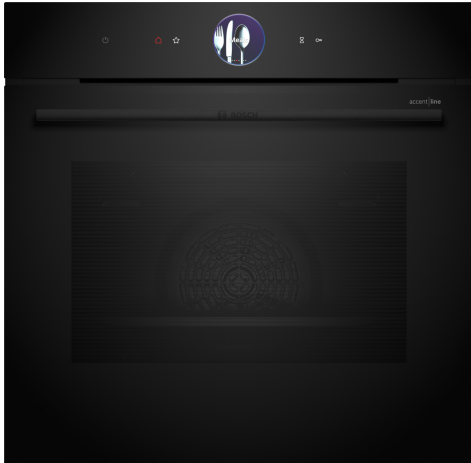

**Series 8, Built-in oven, 60 x 60 cm,
Black
HBG976MB1A**

The built-in oven with Digital Control Ring and TFT-touchdisplay, Assist function for meals, Air Fry, PerfectRoast Plus, Home Connect for control via the App.

- **TFT Touch Display Plus:** easy control thanks to an innovative Digital Control Ring and enlarged TFT touchscreen.
- **Air Fry Function with tray:** for perfectly fried foods, such as vegetables and chips.
- **Pyrolytic self-cleaning:** automatically cleans the oven, just wipe out the ash.
- **PerfectRoast Plus:** knows exactly when your roast is done.
- **Recipe World:** delicious inspirations that match your taste.

Series 8, Built-in oven, 60 x 60 cm, Black HBG976MB1A

The built-in oven with Digital Control Ring and TFT-touchdisplay, Assist function for meals, Air Fry, PerfectRoast Plus, Home Connect for control via the App.