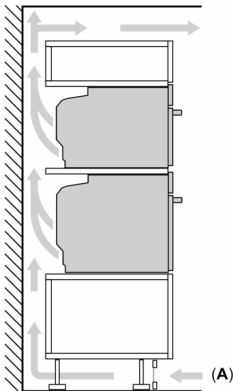

Color / Material Front: Black
 Built-in / Free-standing: Built-in
 Door opening: Drop down
 Cleaning : Pyrolytic+Hydrolytic
 Control Panel Material: Glass
 Door Material: Glass
 Dimensions (HxWxD): 595 x 594 x 548 mm
 Dimensions of the packed product (HxWxD): 670 x 680 x 670 mm
 Min. required niche size for installation (HxWxD): 585-595 x 560-568 x 550 mm
 Cavity dimensions: 357 x 480 x 415 mm
 Usable volume of cavity: 71 l
 Number of interior lights: 1
 Net weight: 39.3 kg
 Gross weight: 41.7 kg
 EAN code: 4242005326877
 Connection rating: 3600 W
 Fuse protection: 16 A
 Voltage: 220-240 V
 Frequency: 50; 60 Hz
 Length electrical supply cord: 120.0 cm

Accessories

- 1 x Air Fry & Grill tray, 2 x combination grid, 1 x universal pan

Safety and Environment

- Electronic door lock, Child lock, Automatic safety switch off function, Residual heat indicator, Start button, Door contact switch
- Quadruple glazed CoolTouch door
- Low door temperature during pyrolytic cleaning
- Full glass inner door

Technical Info

- Length of mains cable: 120 cm

**Series 8, Built-in oven, 60 x 60 cm,
Black
HBG976MB1A**

Installing two appliances on top of each other
other
Air exchange

A: Air inlet $\geq 200 \text{ cm}^2$

measurements in mm

If the appliance will be installed underneath a hob, the following worktop thicknesses (including substructure if necessary) must be taken into account.

Hob type	min. worktop thickness	
	fitted	flush
Induction hob	37 mm	38 mm
Full surface Induction hob	47 mm	48 mm
Gas hob	30 mm	38 mm
Electric hob	27 mm	30 mm