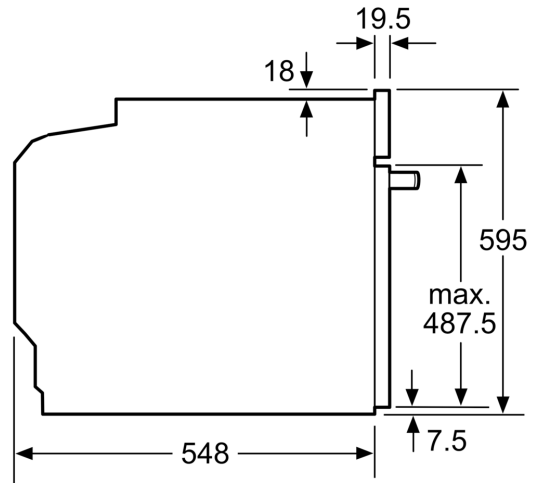

Color / Material Front: Black
 Built-in / Free-standing: Built-in
 Door opening: Drop down
 Cleaning : Pyrolytic+Hydrolytic
 Control Panel Material: Glass
 Door Material: Glass
 Dimensions (HxWxD): 595 x 594 x 548 mm
 Dimensions of the packed product (HxWxD): 670 x 680 x 670 mm
 Min. required niche size for installation (HxWxD): 585-595 x 560-568 x 550 mm
 Cavity dimensions: 357 x 480 x 415 mm
 Usable volume of cavity: 71 l
 Number of interior lights: 1
 Net weight: 39.3 kg
 Gross weight: 41.7 kg
 EAN code: 4242005326877
 Connection rating: 3600 W
 Fuse protection: 16 A
 Voltage: 220-240 V
 Frequency: 50; 60 Hz
 Length electrical supply cord: 120.0 cm

- Nominal voltage: 220 - 240 V
- Total connected load electric: 3.6 KW

Dimensions

- Appliance dimensions (HxWxD): 595 mm x 594 mm x 548 mm
- Installation dimensions (HxWxD): 585 mm - 595 mm x 560 mm - 568 mm x 550 mm
- Please reference the built-in dimensions provided in the installation drawing

Technical Info

- Length of mains cable: 120 cm

**Series 8, Built-in oven, 60 x 60 cm,
Black
HBG976MB1A**

Installing two appliances on top of each other
other
Air exchange

A: Air inlet $\geq 200 \text{ cm}^2$

measurements in mm

If the appliance will be installed underneath a hob, the following worktop thicknesses (including substructure if necessary) must be taken into account.

Hob type	min. worktop thickness	
	fitted	flush
Induction hob	37 mm	38 mm
Full surface Induction hob	47 mm	48 mm
Gas hob	30 mm	38 mm
Electric hob	27 mm	30 mm