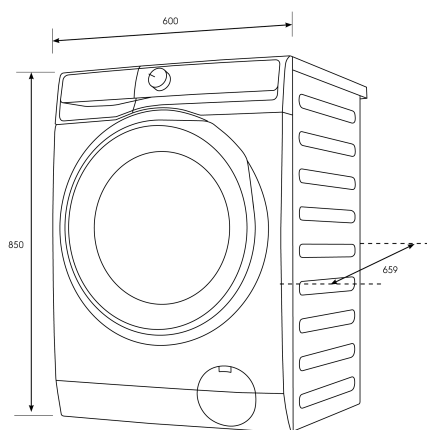

Model:
EWF1042R9WC