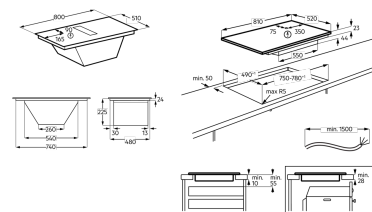

AEG DIMENSION AND INSTALLATION GUIDE

6000 SERIES
NCH84B03FZ
80CM BUILT-IN INDUCTION HOB

© 2024 AEG Appliances. All rights reserved.