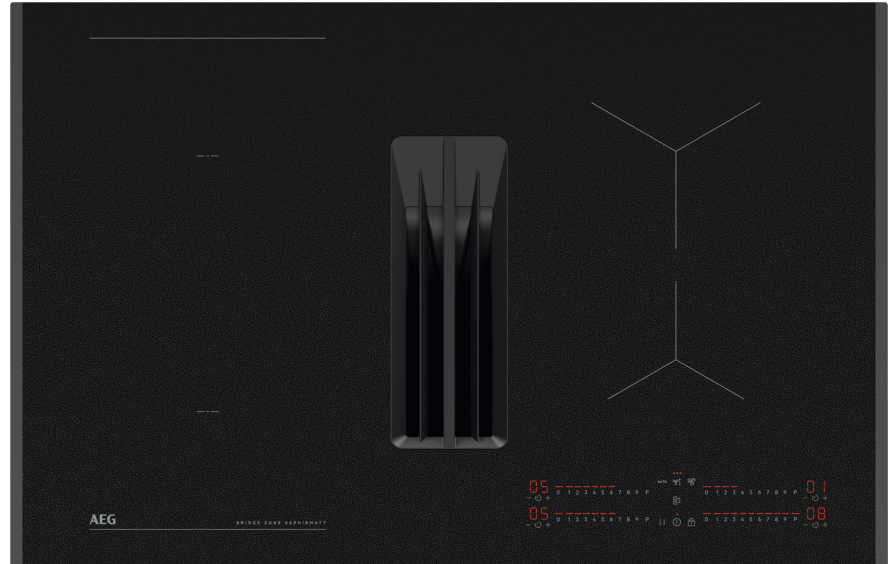

NCH84B03FZ

80cm 4 zone induction cooktop with integrated rangehood, bridging zones, touch slide control and Hob2Hood.

Features

- Bridge with eXTractor Hob
- SaphirMatt AntiScratch Surface
- Reusable carbon filters
- Individual zone controls
- Automatic Extractor Control
- Timer
- Pause Function
- Child lock

DIMENSIONS

Total product height (mm) - 229, Total product width (mm) - 800, Total product depth (mm) - 510, Cut out width (mm) - 750, Cut out depth (mm) - 490, Cut out height (mm) - 225